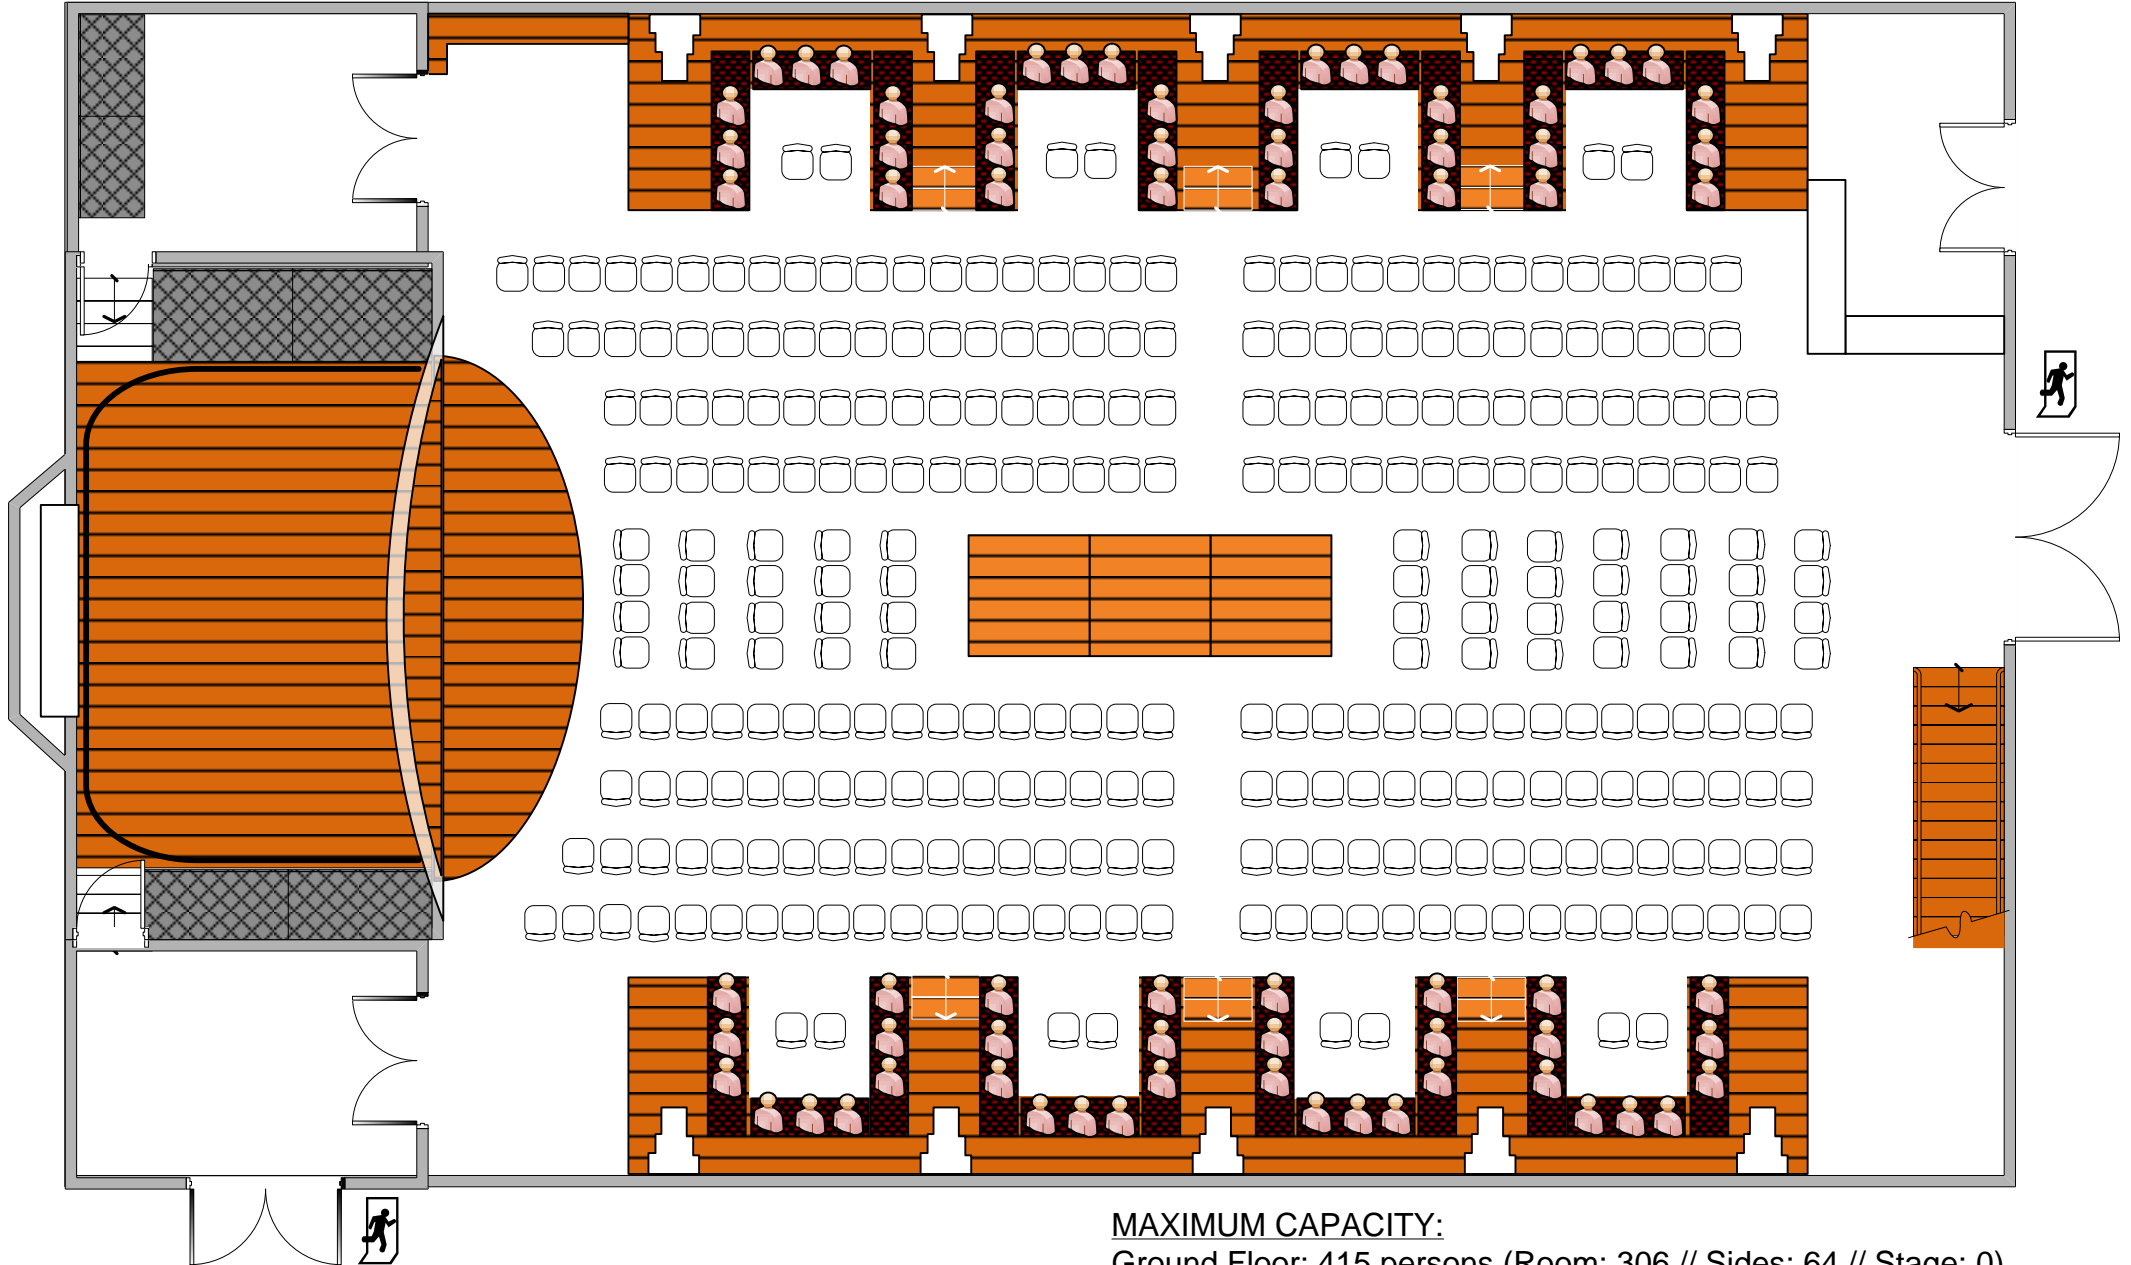

CONFERENCE CENTRAL CATWALK Ground Floor

SCALE: 1/100 → 1cm = 1m

MAXIMUM CAPACITY:

Ground Floor: 415 persons (Room: 306 // Sides: 64 // Stage: 0)

Total First Floor: 72 persons

GRAND TOTAL: 370 + 72 = 442 persons

CONFERENCE First Floor

SCALE: 1/100 → 1cm = 1m

MAXIMUM CAPACITY:
First Floor: 72 persons (First Line: 42 // Second Line: 28)