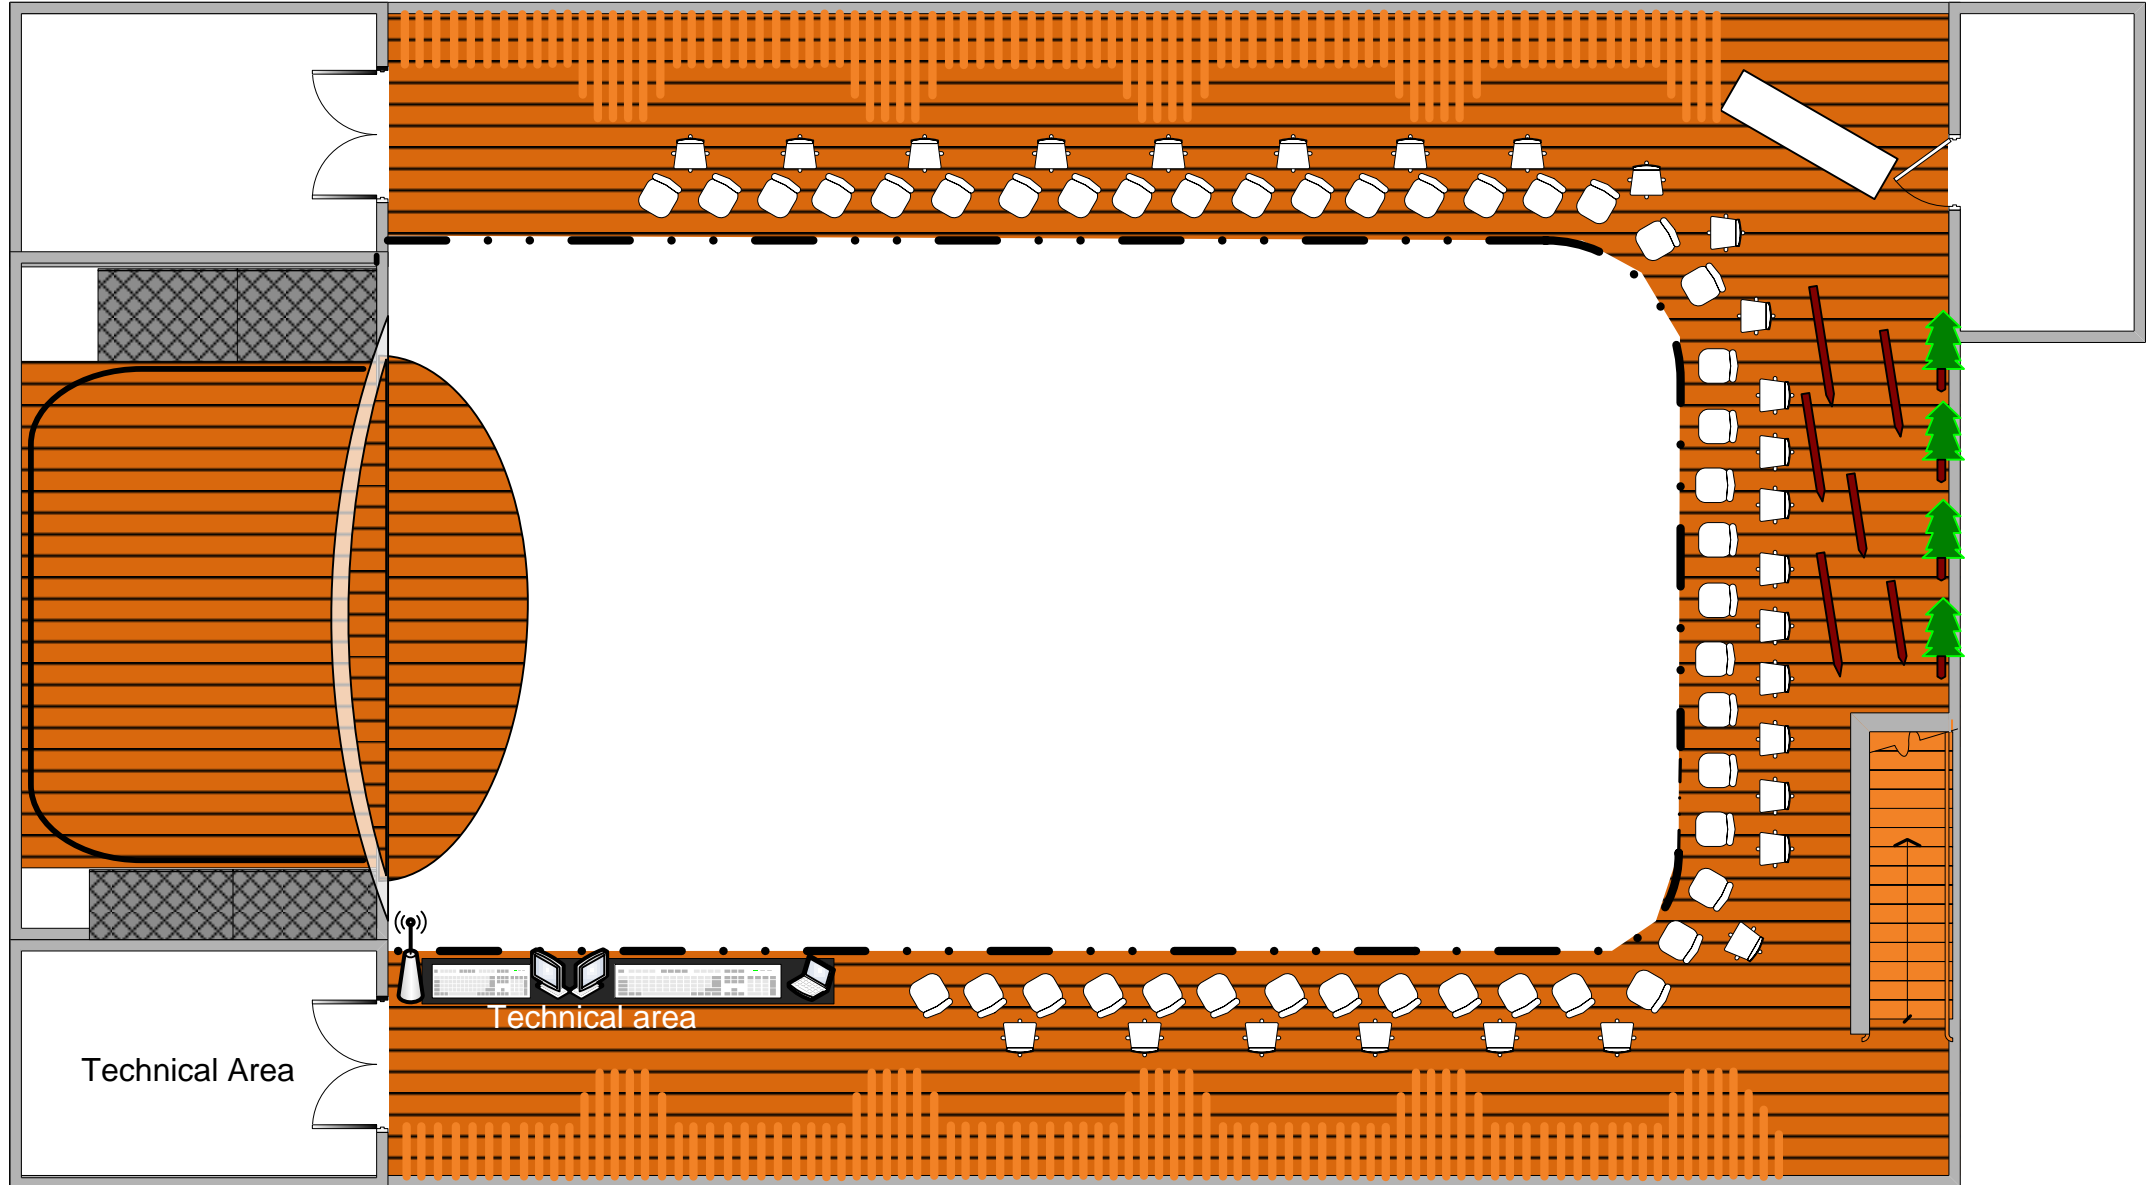

CONFERENCE CENTRAL CATWALK Ground Floor

SCALE: 1/100 → 1cm = 1m

MAXIMUM CAPACITY:

Ground Floor: 415 persons (Room: 306 // Sides: 64 // Stage: 0)

Total First Floor: 72 persons

GRAND TOTAL: 370 + 72 = 442 persons

CONFERENCE First Floor

SCALE: 1/100 → 1cm = 1m

MAXIMUM CAPACITY:
First Floor: 72 persons (First Line: 42 // Second Line: 28)