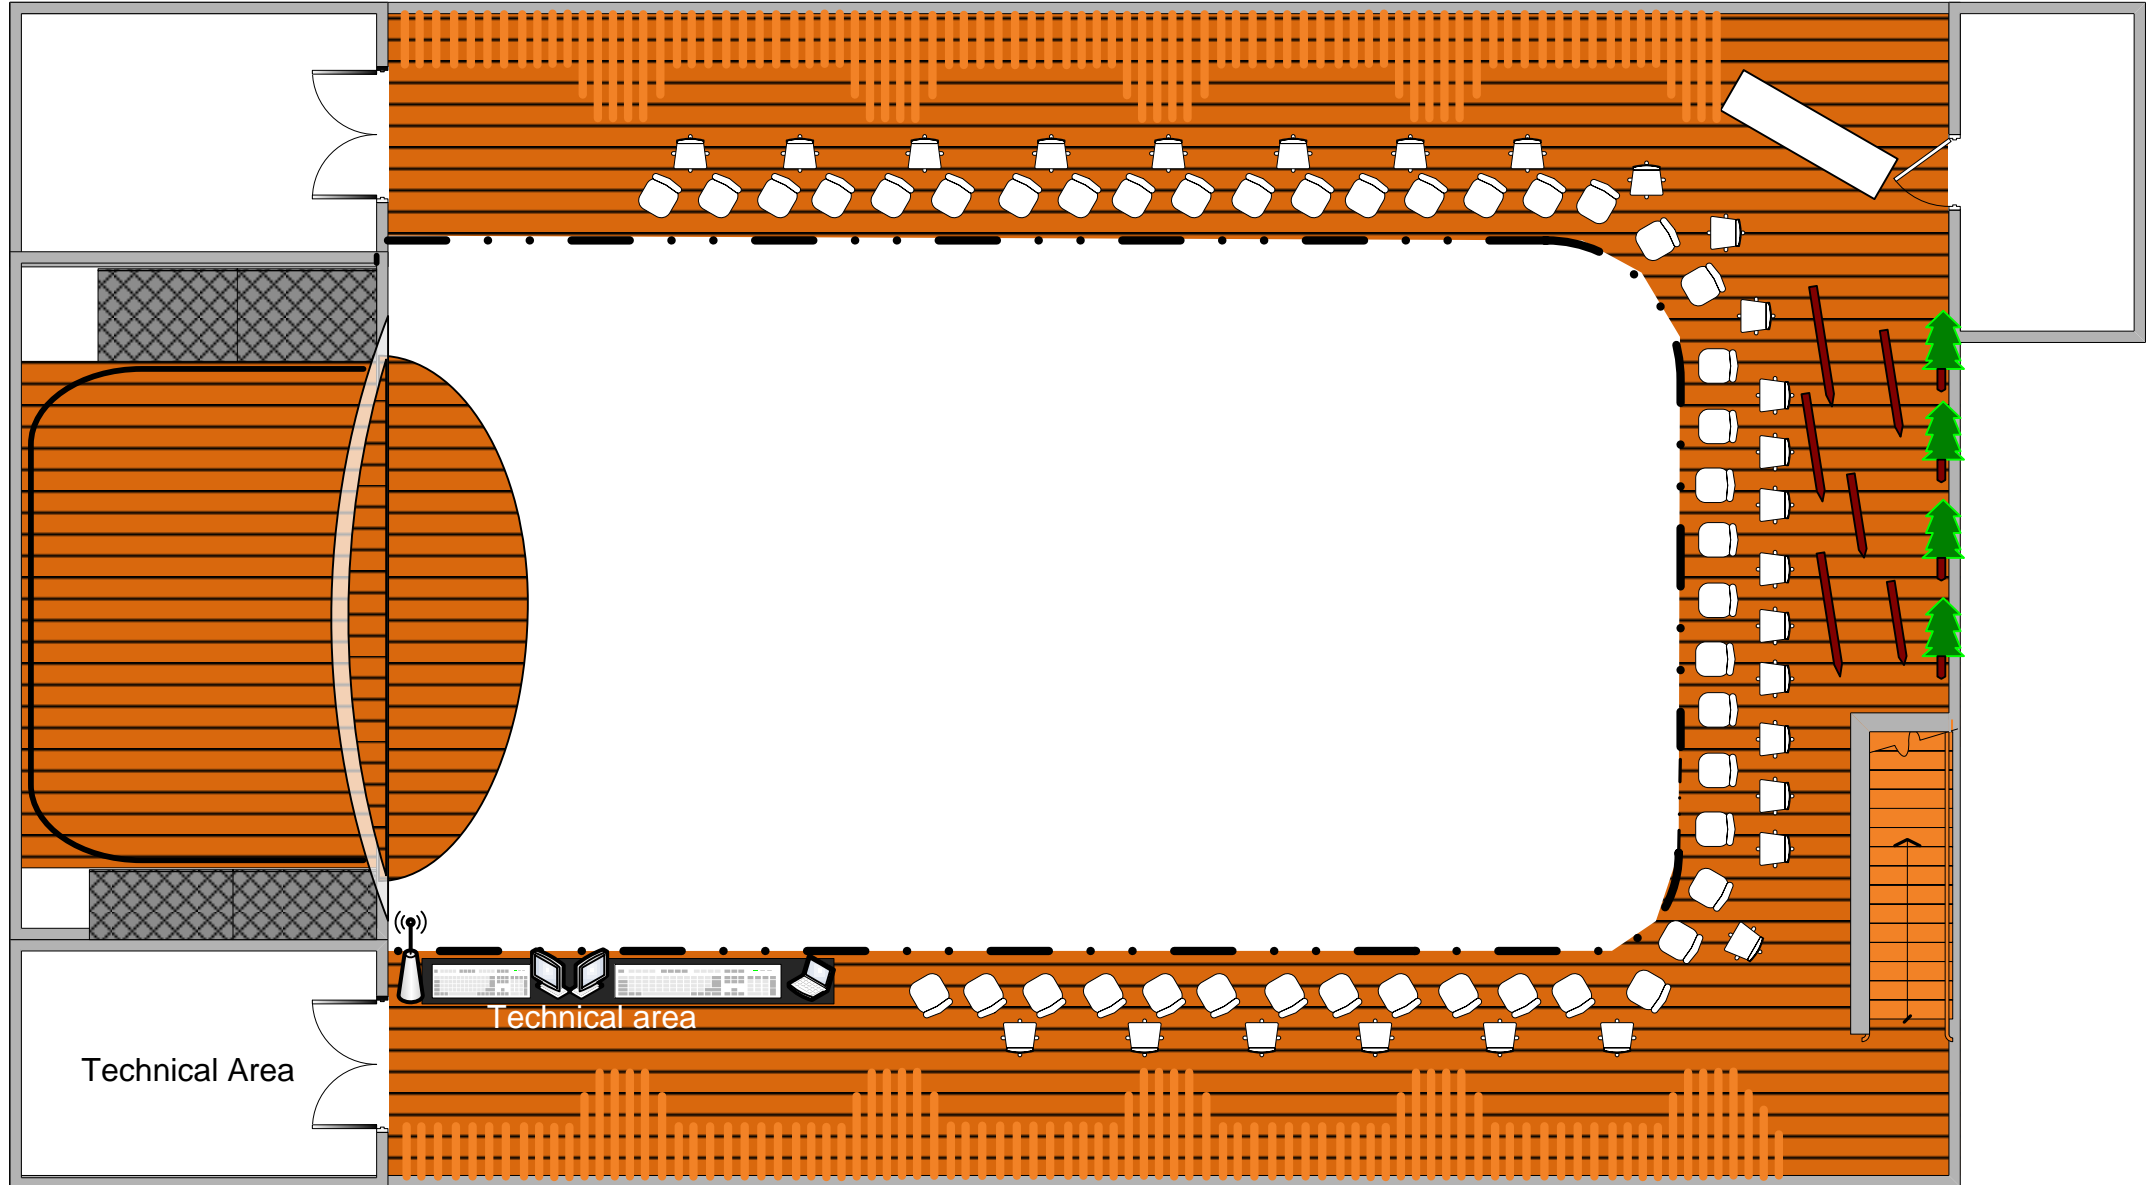

CATWALK Ground Floor

SCALE: 1/100 → 1cm = 1m

**MAXIMUM CAPACITY:**  
Ground Floor: 362 persons (Room: 274 // Sides: 88 // Stage: 0)  
Total First Floor: 72 persons  
**GRAND TOTAL: 362 + 72 = 434 persons**

CONFERENCE First Floor

SCALE: 1/100 → 1cm = 1m

**MAXIMUM CAPACITY:**  
First Floor: 72 persons (First Line: 42 // Second Line: 28)