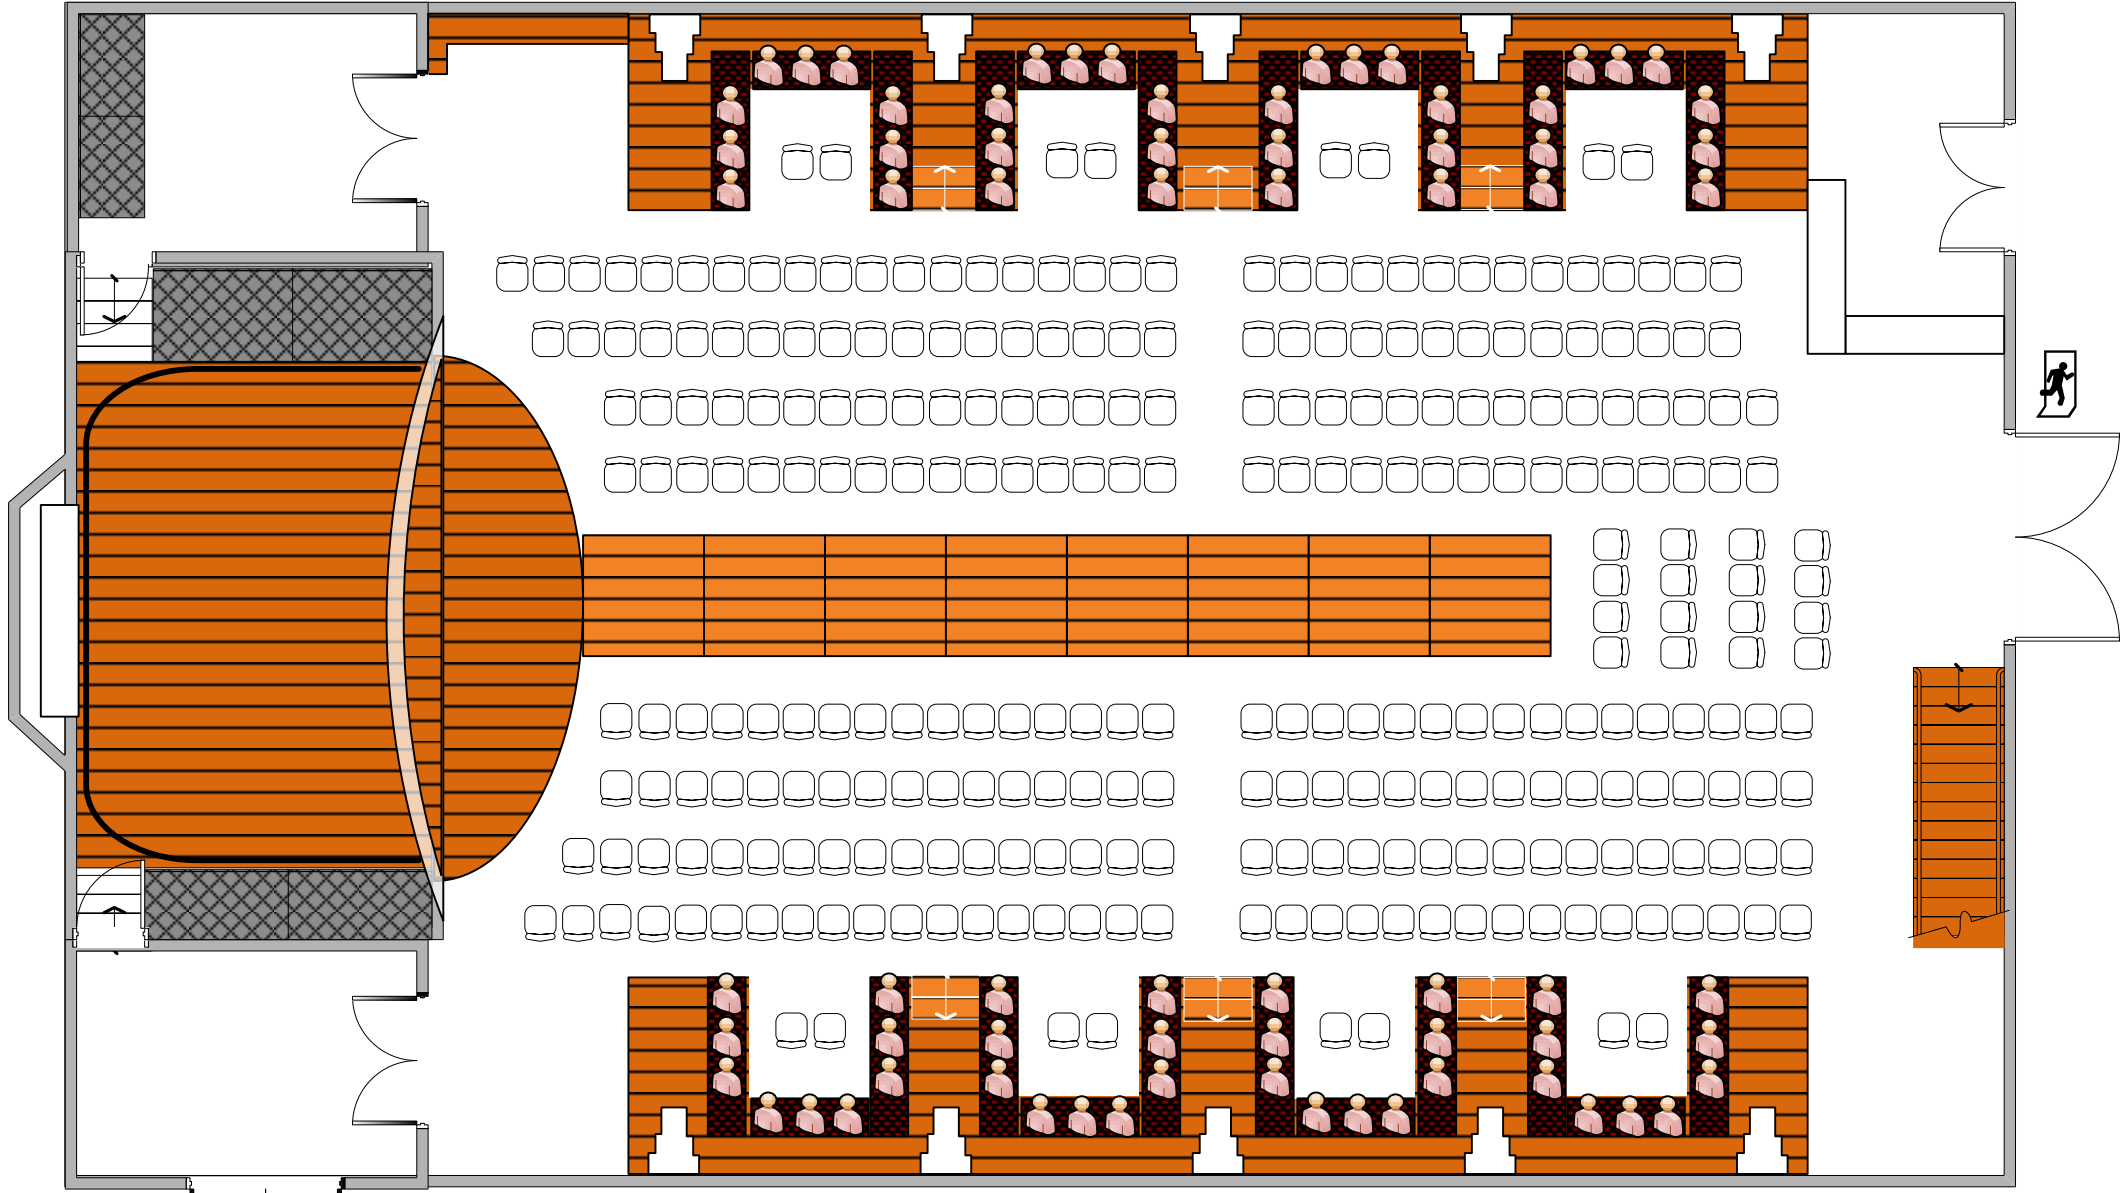

CATWALK Ground Floor

SCALE: 1/100 → 1cm = 1m

**MAXIMUM CAPACITY:**  
Ground Floor: 362 persons (Room: 274 // Sides: 88 // Stage: 0)  
Total First Floor: 72 persons  
**GRAND TOTAL: 362 + 72 = 434 persons**

CONFERENCE First Floor

SCALE: 1/100 → 1cm = 1m

**MAXIMUM CAPACITY:**  
First Floor: 72 persons (First Line: 42 // Second Line: 28)