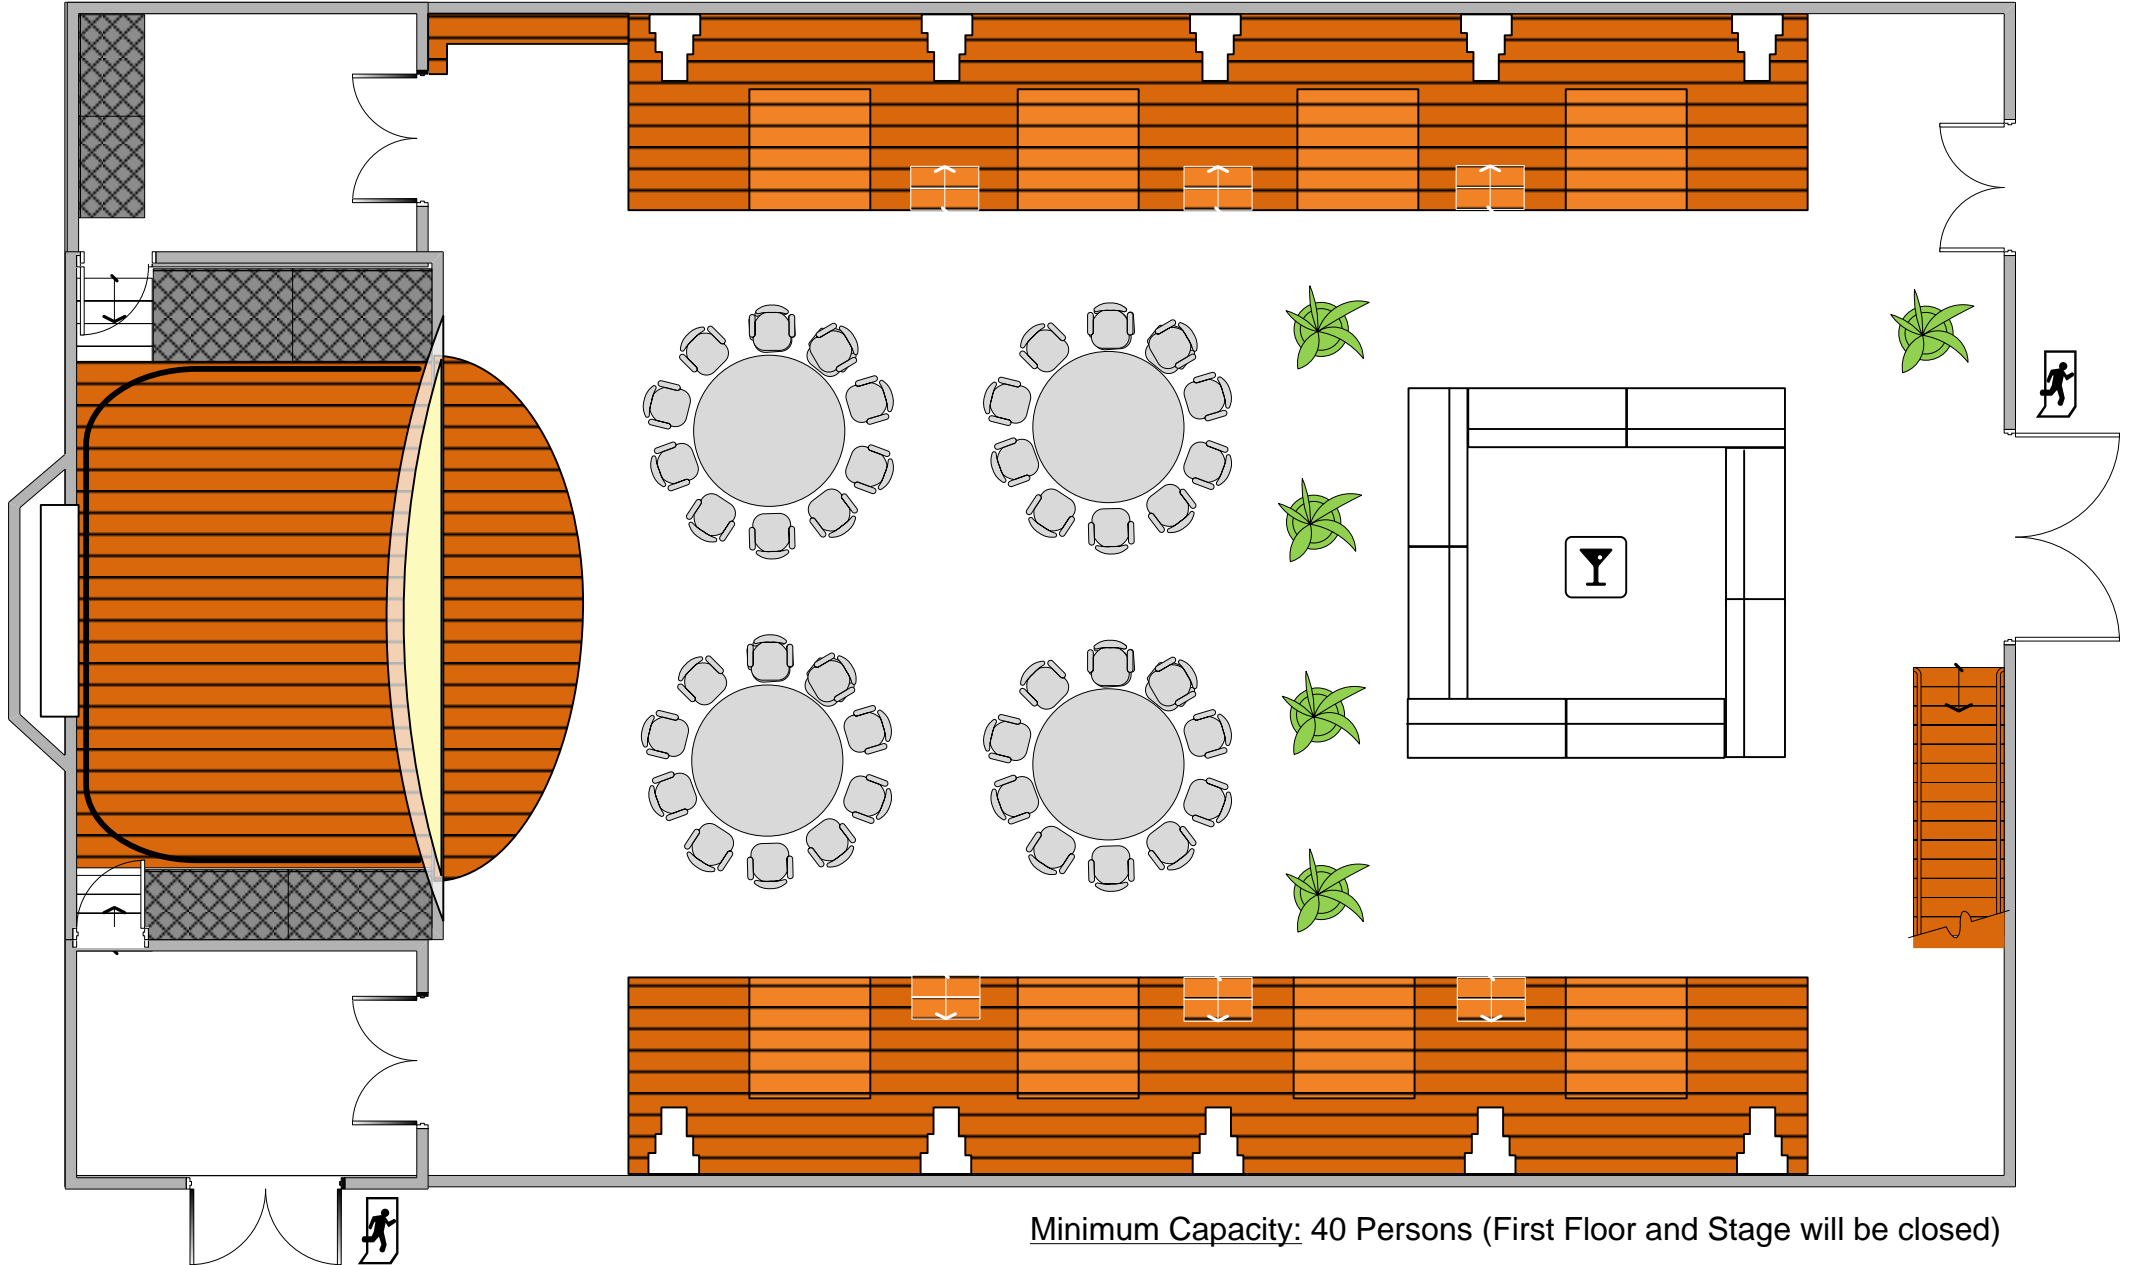

SEATED DINNER Ground Floor

SCALE: 1/100 → 1cm = 1m

Minimum Capacity: 40 Persons (First Floor and Stage will be closed)