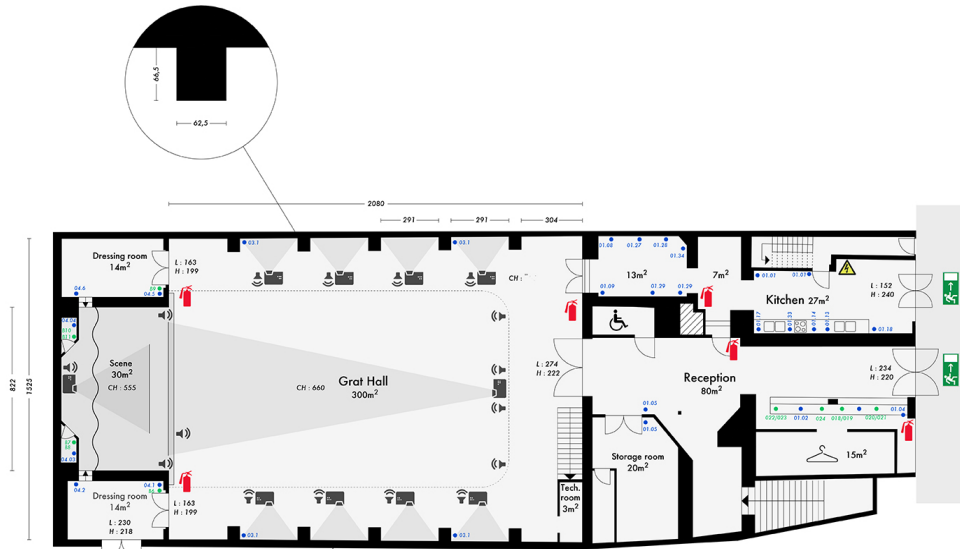

Plans d'implatation du RDC

Plans d'implatation du RDC

First Floor

Ground Floor

Basement

- Emergency exit
- Extinguisher
- Distribution board
- Electrical outlet
- Wired RJ45 female
- Beamer
- Loud speaker

Legend