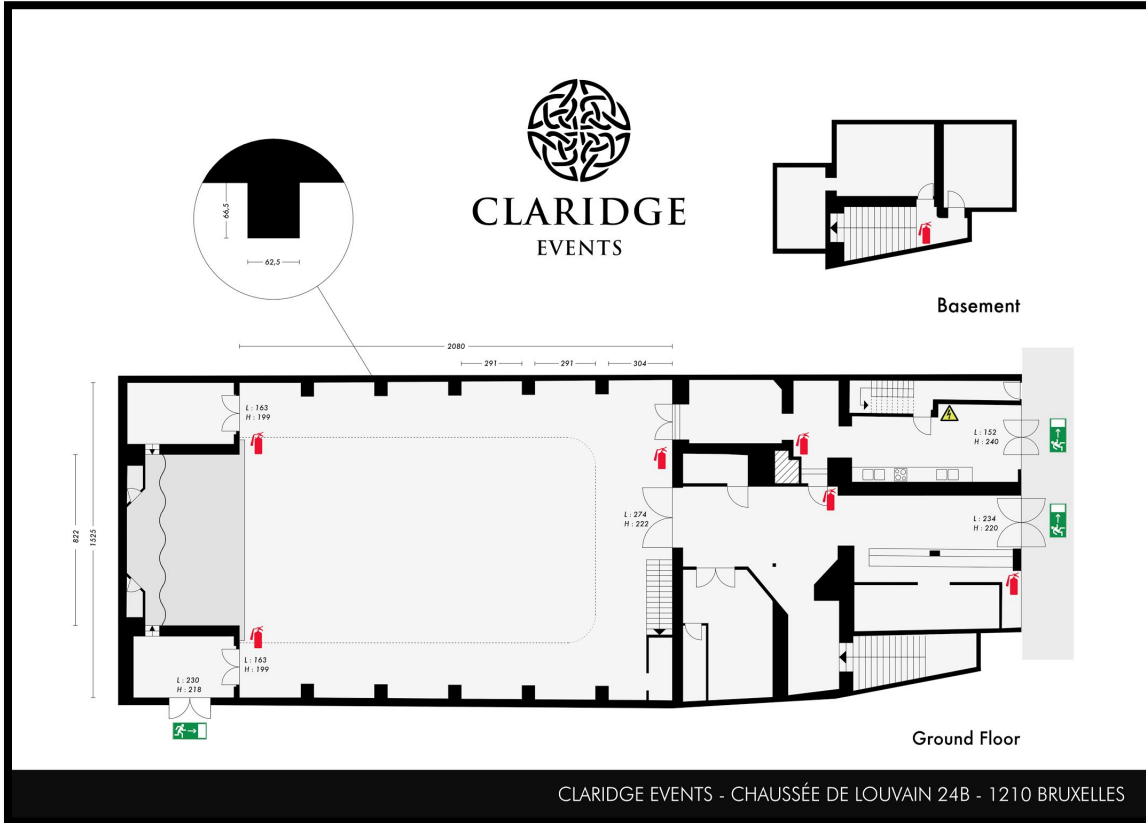

Plans d'implatation du RDC

Plans d'implatation du RDC

First Floor

Ground Floor

Basement

- Emergency exit
- Extinguisher
- Distribution board
- Electrical outlet
- Wired RJ45 female
- Beamer
- Loud speaker

Legend