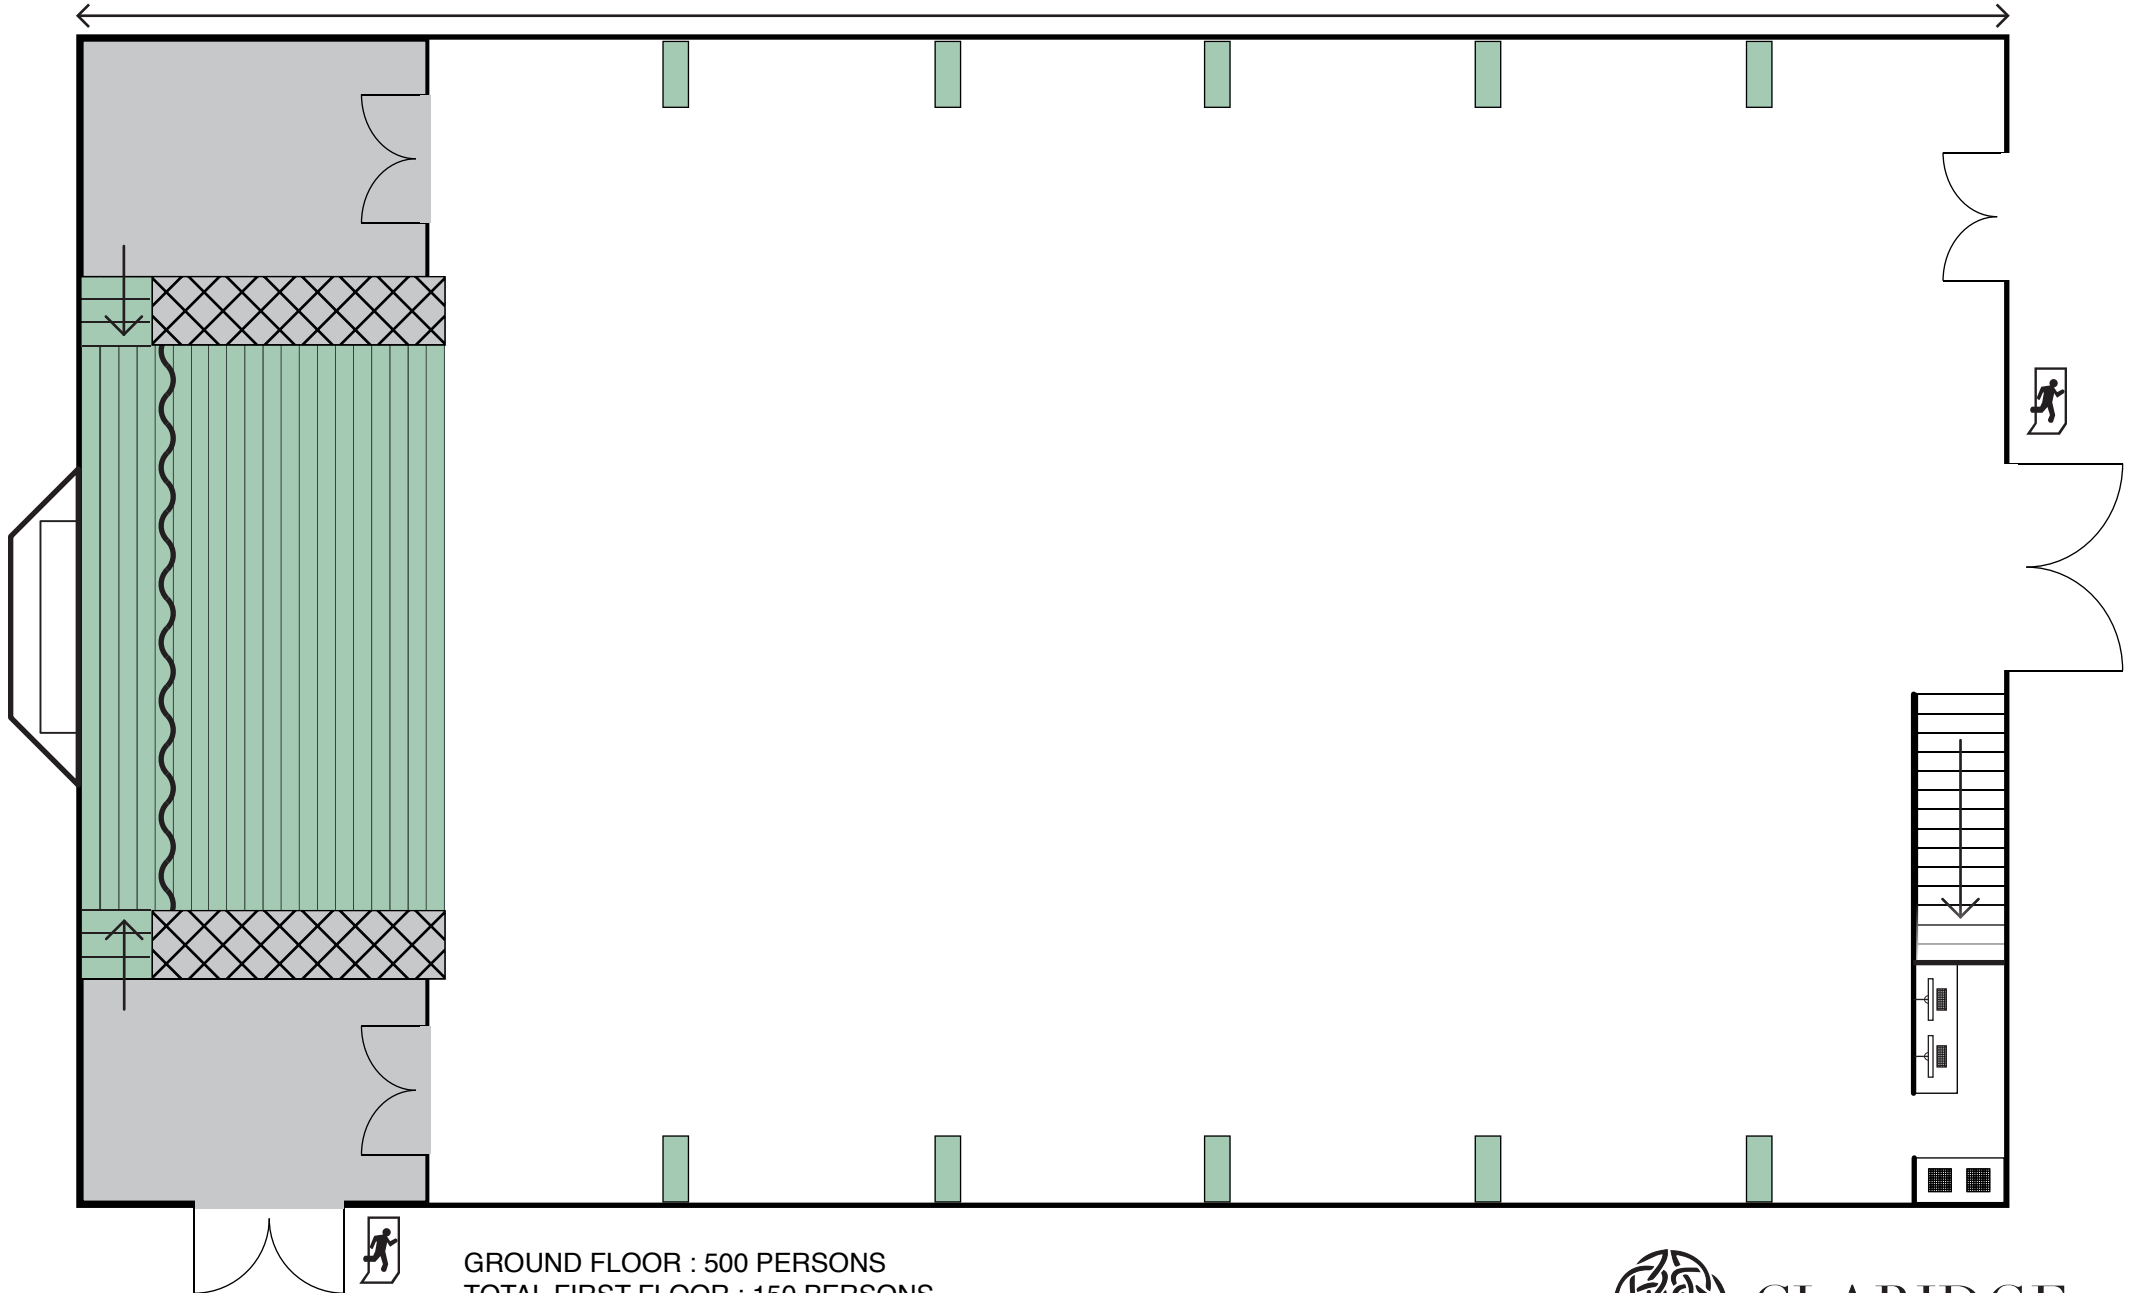

CONCERT STANDING

CONCERT STANDING GROUND FLOOR MAX CAPACITY : 500 PERSONS

25,52 m

SCALE: 1/100 (1cm = 1m)

GROUND FLOOR : 500 PERSONS
TOTAL FIRST FLOOR : 150 PERSONS
GRAND TOTAL : 650 PERSONS

CLARIDGE