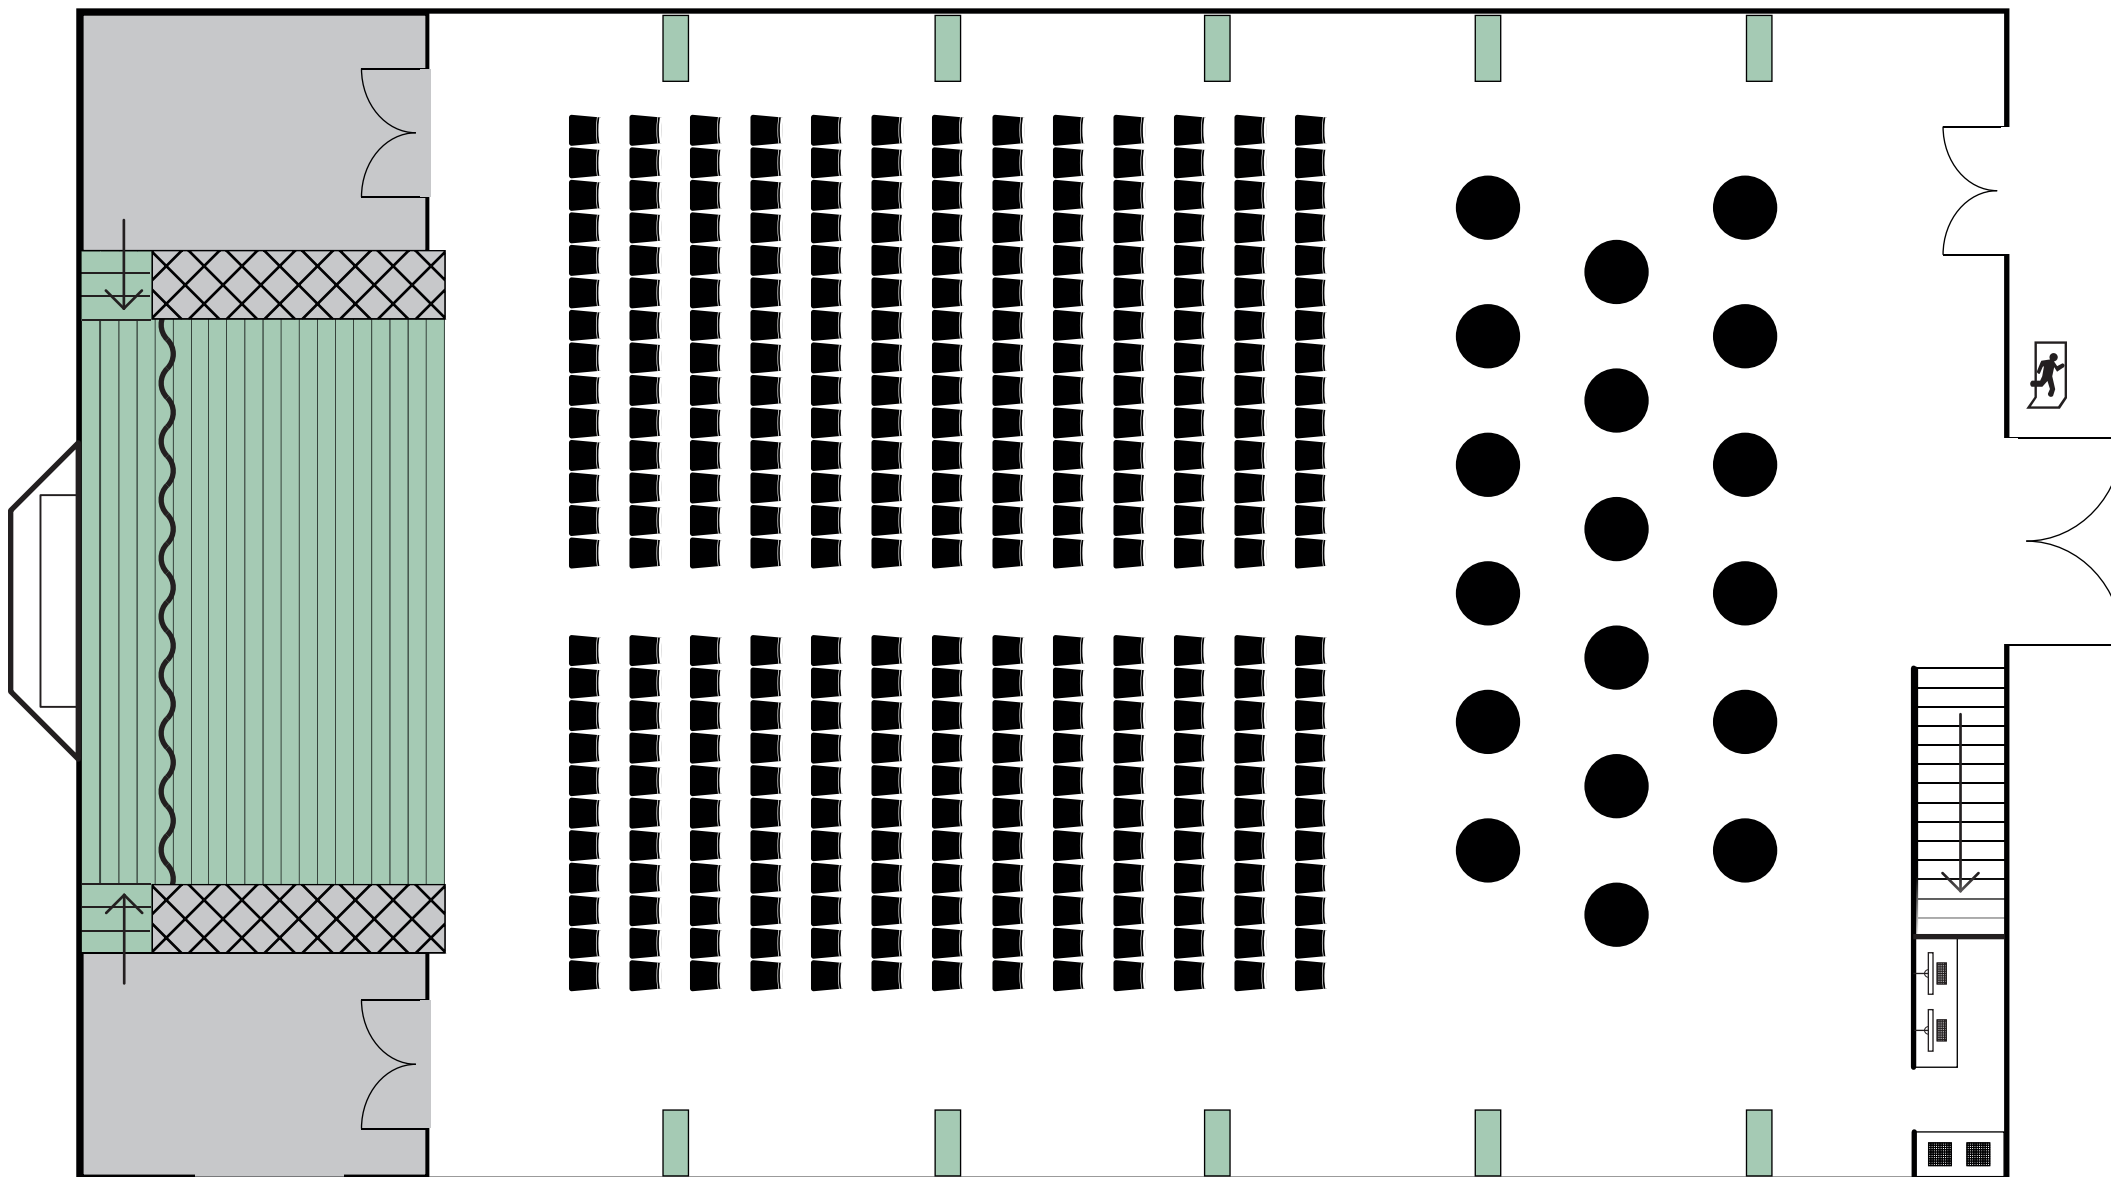

THEATRE WALKING

THEATRE WALKING GROUND FLOOR MAX CAPACITY 247 PERSONS

SCALE: 1/100 (1cm = 1m)

GROUND FLOOR : 247 PERSONS (ROOM : 19 x 25 chairs / STAGE : 0)
TOTAL FIRST FLOOR : 0 PERSONS
GRAND TOTAL : 247 PERSONS