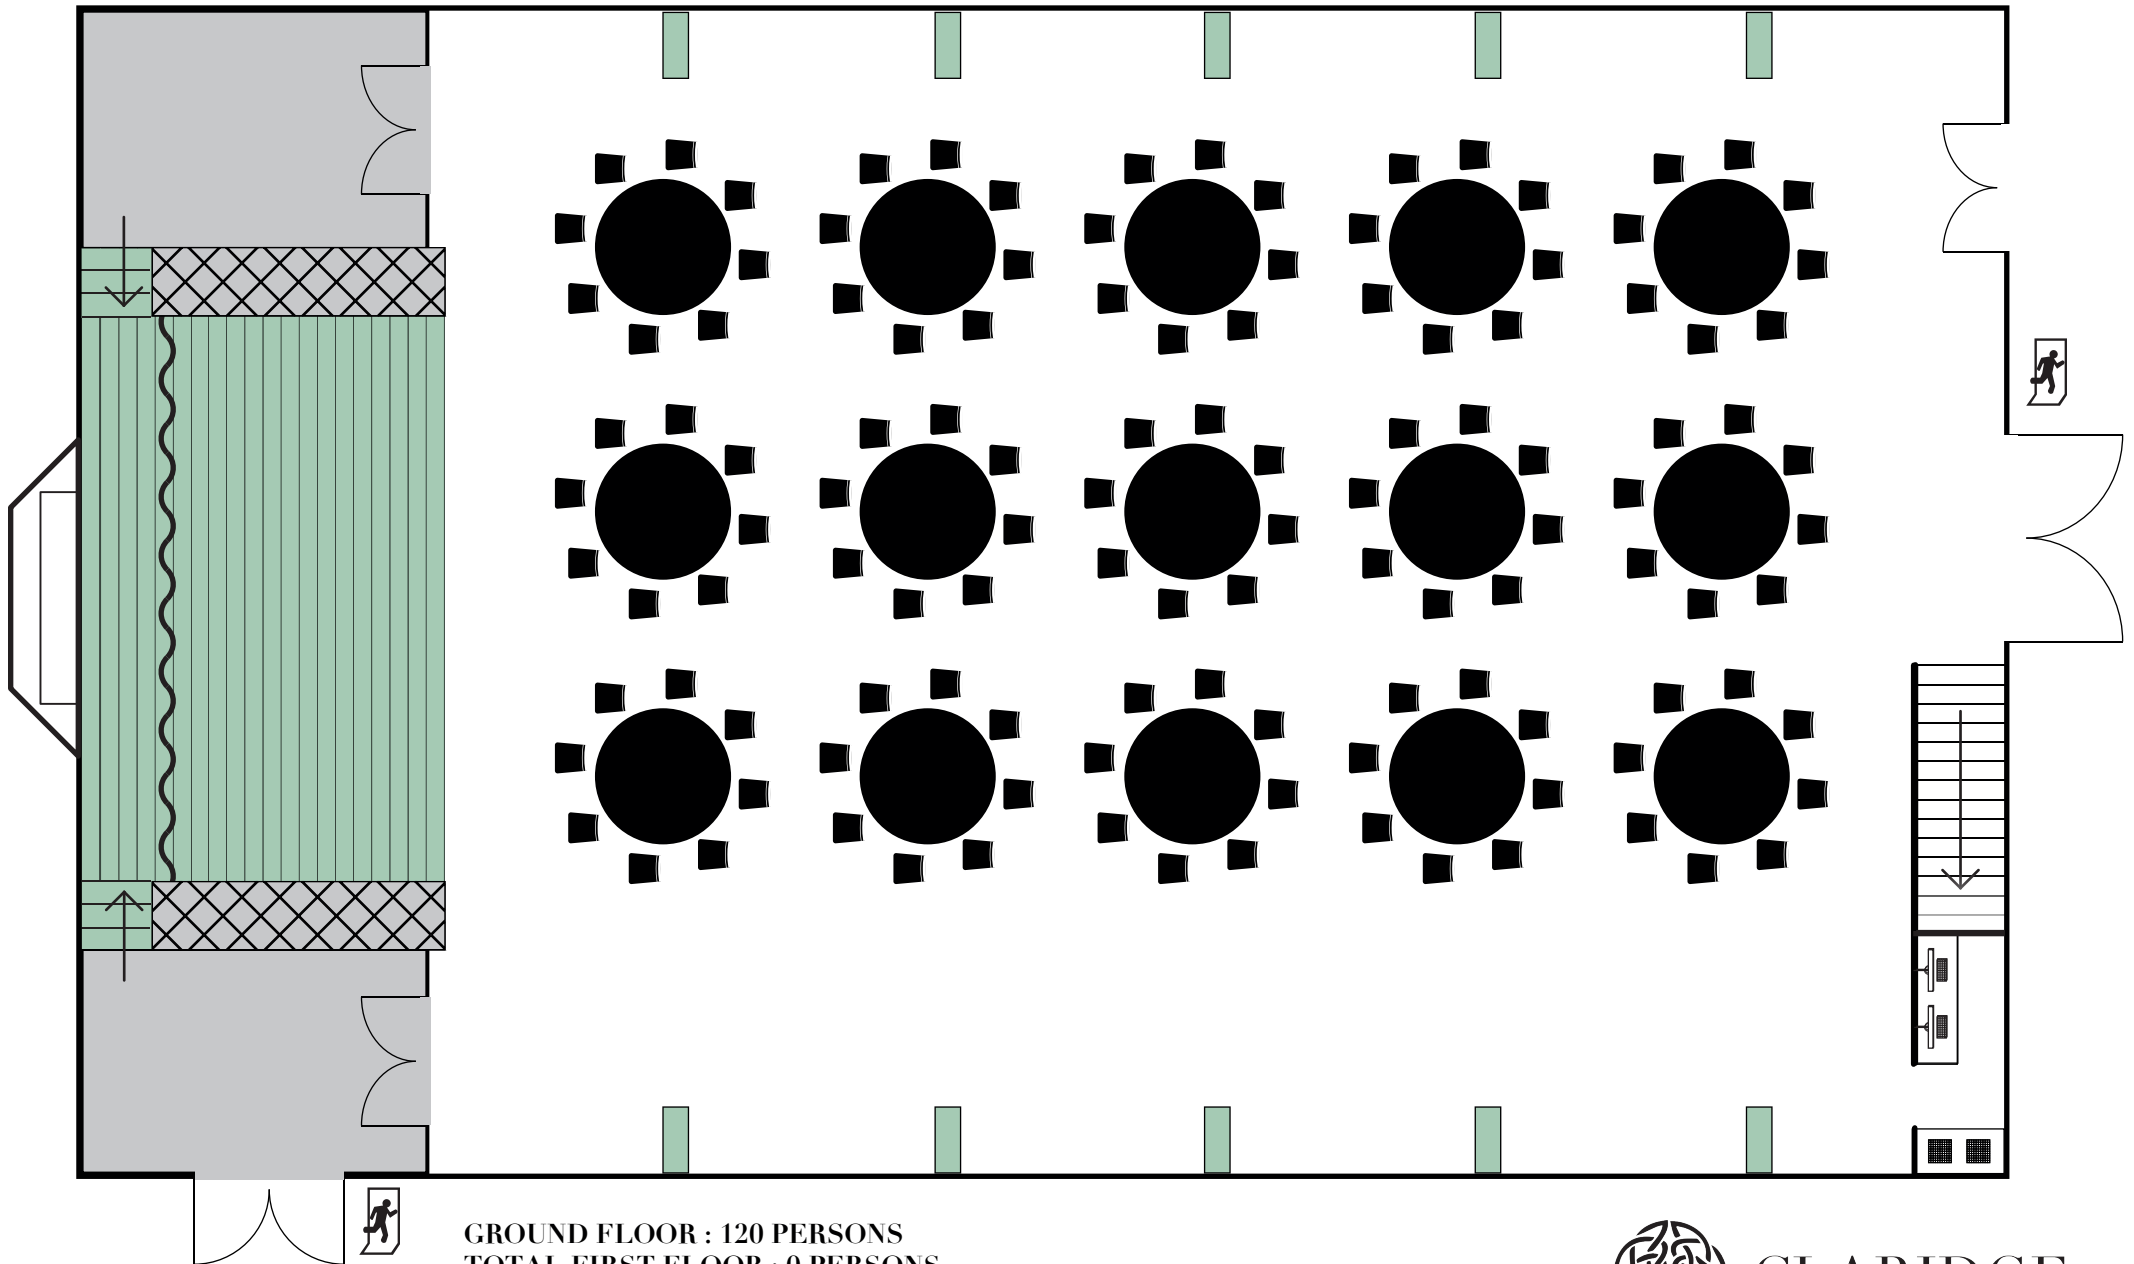

CABARET

CABARET GROUND FLOOR MAX CAPACITY : 120 PERSONS

SCALE: 1/100 (1cm = 1m)

GROUND FLOOR : 120 PERSONS
TOTAL FIRST FLOOR : 0 PERSONS
GRAND TOTAL : 0 PERSONS

CLARIDGE